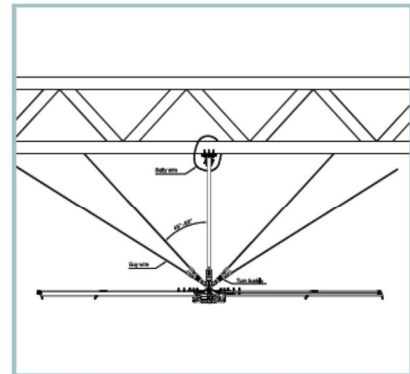

ADVANTAGES OF RR PMSM HVLS FANS (GEARLESS) OVER GEARED HVLS FANS

INHOUSE MANUFACTURING	LIGHT WEIGHT	SILENT DESIGN	PMSM MOTOR	ENERGY SAVING	MAINTENANCE FREE

TECHNICAL SPECIFICATION

RR BLDC / PMSM HVLS FANS											
MODEL	RR-V05 DECORATIVE	RR-V05 DECORATIVE	RR-V05 L-8	RR-V05 L-10	RR-V05 L-12	RR-V05 H-8	RR-V05 H-10	RR-V05 H-12	RR-V06 R-16	RR-V06 R-20	RR-V06 R-24
Diameter	66 Inch	100 Inch	8 Feet	10 Feet	12 Feet	8 Feet	10 Feet	12 Feet	16 Feet	20 Feet	24 Feet
Input Power	SINGLE PHASE 230 VOLT, 50 HZ										
No. of Blade	8	6	5	5	5	5	5	5	5	5	5
Blade Material	ABS	ABS	AVIATION GRADE EXTRUDED ALUMINIUM ALLOY 6063-T								
Approximate Fan Weight [kg]	12	15	32	33	35	45	53	54	84	89	95
Power [W]	60	65	120	175	190	150	200	400	700	1000	1300
Max. RPM	115	100	140	120	110	110	100	95	80	65	55
Sound Level of Motor	≤30	≤30	≤40	≤40	≤40	≤40	≤40	≤40	≤45	≤45	≤45
Motor Colour	White/Brown/Black	White/Brown/Black	Black	Black	Black	Black	Black	Black	Black	Black	Black
Blade Colour	White/Brown/Black	White/Brown/Black	Black	Black	Black	Siemens Grey	Siemens Grey	Siemens Grey	Siemens Grey	Siemens Grey	Siemens Grey

SAFETY & CONCEPT OF RR PMSM HVLS

ROUND PIPE MOUNTING