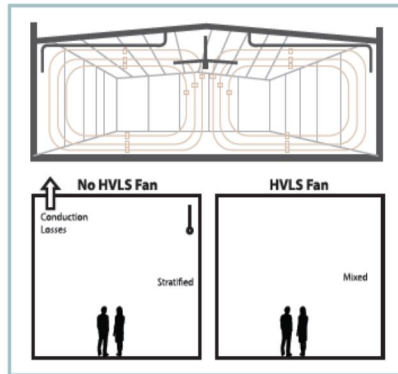

ADVANTAGES OF RR PMSM HVLS FANS (GEARLESS) OVER GEARED HVLS FANS

INHOUSE MANUFACTURING	LIGHT WEIGHT	SILENT DESIGN	PMSM MOTOR	ENERGY SAVING	MAINTENANCE FREE

TECHNICAL SPECIFICATION

RR BLDC / PMSM HVLS FANS											
MODEL	RR-V05 DECORATIVE	RR-V05 DECORATIVE	RR-V05 L-8	RR-V05 L-10	RR-V05 L-12	RR-V05 H-8	RR-V05 H-10	RR-V05 H-12	RR-V06 R-16	RR-V06 R-20	RR-V06 R-24
Diameter	66 Inch	100 Inch	8 Feet	10 Feet	12 Feet	8 Feet	10 Feet	12 Feet	16 Feet	20 Feet	24 Feet
Input Power	SINGLE PHASE 230 VOLT, 50 HZ										
No. of Blade	8	6	5	5	5	5	5	5	5	5	5
Blade Material	ABS	ABS	AVIATION GRADE EXTRUDED ALUMINIUM ALLOY 6063-T								
Approximate Fan Weight [kg]	12	15	32	33	35	45	53	54	84	89	95
Power [W]	60	65	120	175	190	150	200	400	700	1000	1300
Max. RPM	115	100	140	120	110	110	100	95	80	65	55
Sound Level of Motor	≤30	≤30	≤40	≤40	≤40	≤40	≤40	≤40	≤45	≤45	≤45
Motor Colour	White/Brown/Black	White/Brown/Black	Black	Black	Black	Black	Black	Black	Black	Black	Black
Blade Colour	White/Brown/Black	White/Brown/Black	Black	Black	Black	Siemens Grey	Siemens Grey	Siemens Grey	Siemens Grey	Siemens Grey	Siemens Grey

SAFETY & CONCEPT OF RR PMSM HVLS

ROUND PIPE MOUNTING