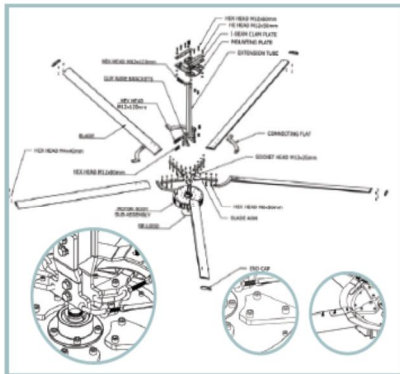

ADVANTAGES OF RR PMSM HVLS FANS (GEARLESS) OVER GEARED HVLS FANS

INHOUSE MANUFACTURING	LIGHT WEIGHT	SILENT DESIGN	PMSM MOTOR	ENERGY SAVING	MAINTENANCE FREE

TECHNICAL SPECIFICATION

RR BLDC / PMSM HVLS FANS											
MODEL	RR-V05 DECORATIVE	RR-V05 DECORATIVE	RR-V05 L-8	RR-V05 L-10	RR-V05 L-12	RR-V05 H-8	RR-V05 H-10	RR-V05 H-12	RR-V06 R-16	RR-V06 R-20	RR-V06 R-24
Diameter	66 Inch	100 Inch	8 Feet	10 Feet	12 Feet	8 Feet	10 Feet	12 Feet	16 Feet	20 Feet	24 Feet
Input Power	SINGLE PHASE 230 VOLT, 50 HZ										
No. of Blade	8	6	5	5	5	5	5	5	5	5	5
Blade Material	ABS	ABS	AVIATION GRADE EXTRUDED ALUMINIUM ALLOY 6063-T								
Approximate Fan Weight [kg]	12	15	32	33	35	45	53	54	84	89	95
Power [W]	60	65	120	175	190	150	200	400	700	1000	1300
Max. RPM	115	100	140	120	110	110	100	95	80	65	55
Sound Level of Motor	≤30	≤30	≤40	≤40	≤40	≤40	≤40	≤40	≤45	≤45	≤45
Motor Colour	White/Brown/Black	White/Brown/Black	Black	Black	Black	Black	Black	Black	Black	Black	Black
Blade Colour	White/Brown/Black	White/Brown/Black	Black	Black	Black	Siemens Grey	Siemens Grey	Siemens Grey	Siemens Grey	Siemens Grey	Siemens Grey

SAFETY & CONCEPT OF RR PMSM HVLS

ROUND PIPE MOUNTING